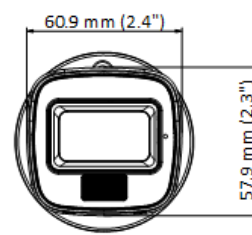

▪ Specification

Camera	
Image Sensor	3K CMOS
Max. Resolution	2960 (H) × 1665 (V)
Min. Illumination	0.01 Lux @ (F2.0, AGC ON), 0 Lux with IR
Shutter Time	PAL: 1/25 s to 1/50, 000 s; NTSC: 1/30 s to 1/50, 000 s
Day & Night	ICR
Angle Adjustment	Pan: 0 to 360°, Tilt: 0 to 90°, Rotation: 0 to 360°
Signal System	PAL/NTSC
Lens	
Lens Type	2.8 mm and 3.6 mm fixed focal lens
Focal Length & FOV	2.8 mm, horizontal FOV: 104.9°, vertical FOV: 67.3°, diagonal FOV: 129.8° 3.6 mm, horizontal FOV: 81.3°, vertical FOV: 50.7°, diagonal FOV: 102.4°
Lens Mount	M12
Illuminator	
Supplement Light Type	White Light, IR
Supplement Light Range	IR : Up to 25 m White Light : Up to 20 m
Image	
Image Settings	Brightness, Sharpness, Smart IR
Frame Rate	TVI: 3K@20 fps, 4 MP@25 fps/30 fps, 1080p@25 fps/30 fps AHD: 5 MP@20 fps, 4 MP@25 fps/30 fps CVI: 4 MP@25 fps/30 fps CVBS: PAL/NTSC
Day/Night Mode	Auto/Color/BW (Black and White)
Wide Dynamic Range (WDR)	Digital WDR
Image Enhancement	DWDR/BLC/HLC/Global
White Balance	Auto/Manual
AGC	Yes
Interface	
Video Output	Switchable TVI/AHD/CVI/CVBS
Built-in Microphone	Yes
General	
Material	Plastic
Dimension	138.8 mm × Ø70 mm (5.47" × Ø2.76")
Weight	Approx. 160 g (0.35 lb.)
Operating Condition	-40 °C to 60 °C (-40 °F to 140 °F), humidity: 90% or less (non-condensation)
Communication	HIKVISION-C
Language	English
Power Supply	12 VDC ± 25% *You are recommended to use one power adapter to supply the power for one camera.
Consumption	Max. 2.9 W
Approval	
Protection	IP67

▪ **Available Model**

DS-2CE16K0T-LPFS(2.8mm)

DS-2CE16K0T-LPFS(3.6mm)

▪ **Dimension**

▪ **Accessory**

▪ **Optional**

Headquarters

No.555 Qianmo Road, Binjiang District,
Hangzhou 310051, China
T +86-571-8807-5998
www.hikvision.com