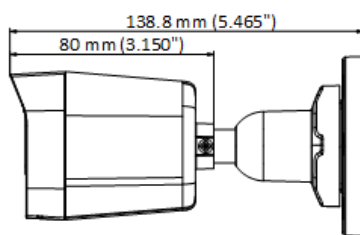

▪ Specification

Camera	
Image Sensor	3K CMOS
Max. Resolution	2960 (H) × 1665 (V)
Min. Illumination	0.01 Lux @ (F2.0, AGC ON), 0 Lux with IR
Shutter Time	PAL: 1/25 s to 1/50, 000 s; NTSC: 1/30 s to 1/50, 000 s
Day & Night	ICR
Angle Adjustment	Pan: 0 to 360°, Tilt: 0 to 90°, Rotation: 0 to 360°
Signal System	PAL/NTSC
Lens	
Lens Type	2.8 mm and 3.6 mm fixed focal lens
Focal Length & FOV	2.8 mm, horizontal FOV: 104.9°, vertical FOV: 67.3°, diagonal FOV: 129.8° 3.6 mm, horizontal FOV: 81.3°, vertical FOV: 50.7°, diagonal FOV: 102.4°
Lens Mount	M12
Illuminator	
Supplement Light Type	White Light, IR
Supplement Light Range	IR : Up to 25 m White Light : Up to 20 m
Image	
Image Settings	Brightness, Sharpness, Smart IR
Frame Rate	TVI: 3K@20 fps, 4 MP@25 fps/30 fps, 1080p@25 fps/30 fps AHD: 5 MP@20 fps, 4 MP@25 fps/30 fps CVI: 4 MP@25 fps/30 fps CVBS: PAL/NTSC
Day/Night Mode	Auto/Color/BW (Black and White)
Wide Dynamic Range (WDR)	Digital WDR
Image Enhancement	DWDR/BLC/HLC/Global
White Balance	Auto/Manual
AGC	Yes
Interface	
Video Output	Switchable TVI/AHD/CVI/CVBS
Built-in Microphone	Yes
General	
Material	Plastic
Dimension	138.8 mm × Ø70 mm (5.47" × Ø2.76")
Weight	Approx. 160 g (0.35 lb.)
Operating Condition	-40 °C to 60 °C (-40 °F to 140 °F), humidity: 90% or less (non-condensation)
Communication	HIKVISION-C
Language	English
Power Supply	12 VDC ± 25% *You are recommended to use one power adapter to supply the power for one camera.
Consumption	Max. 2.9 W
Approval	
Protection	IP67

▪ **Available Model**

DS-2CE16K0T-LPFS(2.8mm)

DS-2CE16K0T-LPFS(3.6mm)

▪ **Dimension**

▪ **Accessory**

▪ **Optional**

Headquarters

No.555 Qianmo Road, Binjiang District,
Hangzhou 310051, China
T +86-571-8807-5998
www.hikvision.com