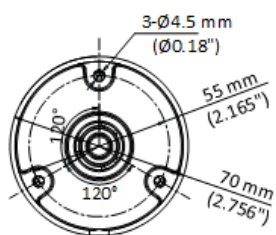

▪ Specification

Camera	
Image Sensor	3K CMOS
Max. Resolution	2960 (H) × 1665 (V)
Min. Illumination	0.01 Lux @ (F2.0, AGC ON), 0 Lux with IR
Shutter Time	PAL: 1/25 s to 1/50, 000 s; NTSC: 1/30 s to 1/50, 000 s
Day & Night	ICR
Angle Adjustment	Pan: 0 to 360°, Tilt: 0 to 90°, Rotation: 0 to 360°
Signal System	PAL/NTSC
Lens	
Lens Type	2.8 mm and 3.6 mm fixed focal lens
Focal Length & FOV	2.8 mm, horizontal FOV: 104.9°, vertical FOV: 67.3°, diagonal FOV: 129.8° 3.6 mm, horizontal FOV: 81.3°, vertical FOV: 50.7°, diagonal FOV: 102.4°
Lens Mount	M12
Illuminator	
Supplement Light Type	White Light, IR
Supplement Light Range	IR : Up to 25 m White Light : Up to 20 m
Image	
Image Settings	Brightness, Sharpness, Smart IR
Frame Rate	TVI: 3K@20 fps, 4 MP@25 fps/30 fps, 1080p@25 fps/30 fps AHD: 5 MP@20 fps, 4 MP@25 fps/30 fps CVI: 4 MP@25 fps/30 fps CVBS: PAL/NTSC
Day/Night Mode	Auto/Color/BW (Black and White)
Wide Dynamic Range (WDR)	Digital WDR
Image Enhancement	DWDR/BLC/HLC/Global
White Balance	Auto/Manual
AGC	Yes
Interface	
Video Output	Switchable TVI/AHD/CVI/CVBS
Built-in Microphone	Yes
General	
Material	Plastic
Dimension	138.8 mm × Ø70 mm (5.47" × Ø2.76")
Weight	Approx. 160 g (0.35 lb.)
Operating Condition	-40 °C to 60 °C (-40 °F to 140 °F), humidity: 90% or less (non-condensation)
Communication	HIKVISION-C
Language	English
Power Supply	12 VDC ± 25% *You are recommended to use one power adapter to supply the power for one camera.
Consumption	Max. 2.9 W
Approval	
Protection	IP67

▪ **Available Model**

DS-2CE16K0T-LPFS(2.8mm)

DS-2CE16K0T-LPFS(3.6mm)

▪ **Dimension**

▪ **Accessory**

▪ **Optional**

Headquarters

No.555 Qianmo Road, Binjiang District,
Hangzhou 310051, China
T +86-571-8807-5998
www.hikvision.com